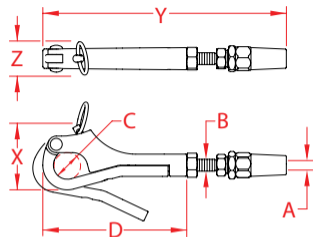

# PELICAN HOOK WITH QUICK ATTACH™

316 STAINLESS STEEL

Import

Precision  
Cast

Precision  
Machined

Suncor  
Exclusive

ITEM	A (wire)	B (thread)	C	D	X (height)	Y (length)	Z (width)	WT (lb)	PACKAGING TYPE	EACH (qty)	INNER (qty)	CARTON (qty)	UPC
S0162-QA07	1/8"	1/4"	0.50"	2.98"	1.42"	4.97"	0.50"	0.26	POLYBAG	1	5	125	791506035121
S0162-QA08	3/16"	5/16"	0.64"	3.87"	1.67"	6.35"	0.75"	0.47	POLYBAG	1	1	50	791506035138
S0162-QA13	1/4"	1/2"	1.00"	6.00"	2.16"	8.67"	0.76"	1.27	POLYBAG	1	1	25	791506035145

**NOTE:**  
**ALL THREADS ARE RIGHT HAND "UNF". S0771-SERIES QUICK ATTACH™ STUDS ARE USED FOR THIS ASSEMBLY.**  
**ALL DIMENSIONS ARE NOMINAL (+/- 3%) AND ARE SUBJECT TO CHANGE WITHOUT NOTICE.**